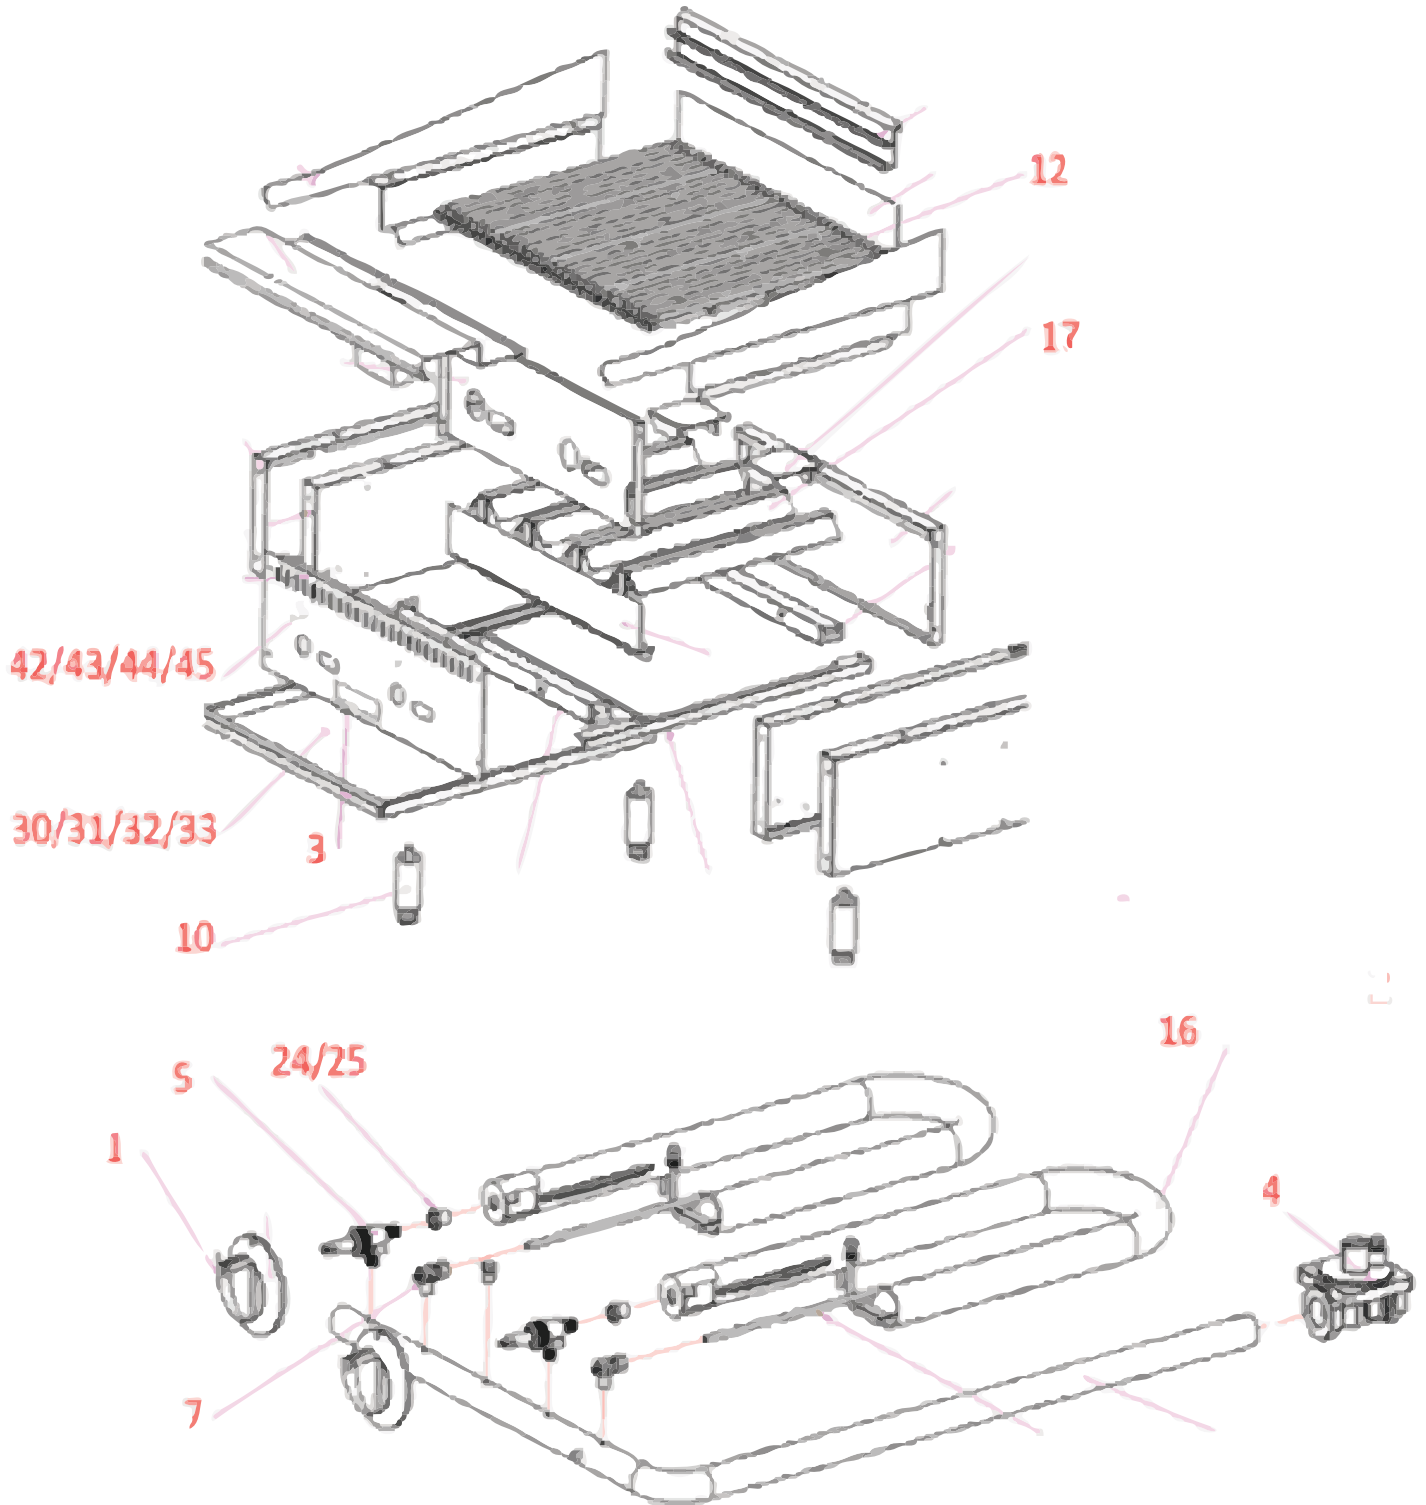

Parts Breakdown

Model CE-CN-CB24-M 47377

Parts Breakdown

Model CE-CN-CB24-M 47377

Item No.	Description	Position	Item No.	Description	Position	Item No.	Description	Position
AI787	Knob for 47377	1	AI752	4" Adjustable Leg for 47377	10	AI783	Orifice (Charbroiler, Nat Gas) for 47377	24
AI788	Nameplate for 47377	3	AI781	Grate - Charbroiler for 47377	12	AI784	Orifice (Charbroiler, LP Gas) for 47377	25
AI750	Regulator 4"10" for 47377	4	AI753	"U" Burner - Griddle & C Broiler for 47377	16	AI789	Drop Pan for 24 Charbroiler & Hot Plate for 47377	31
AI767	Manual Gas Valve for 47377	5	AI782	Stainless Steel Radiant - Charbroiler for 47377	17	AI790	Front Panel - 24" Charbroiler for 47377	43